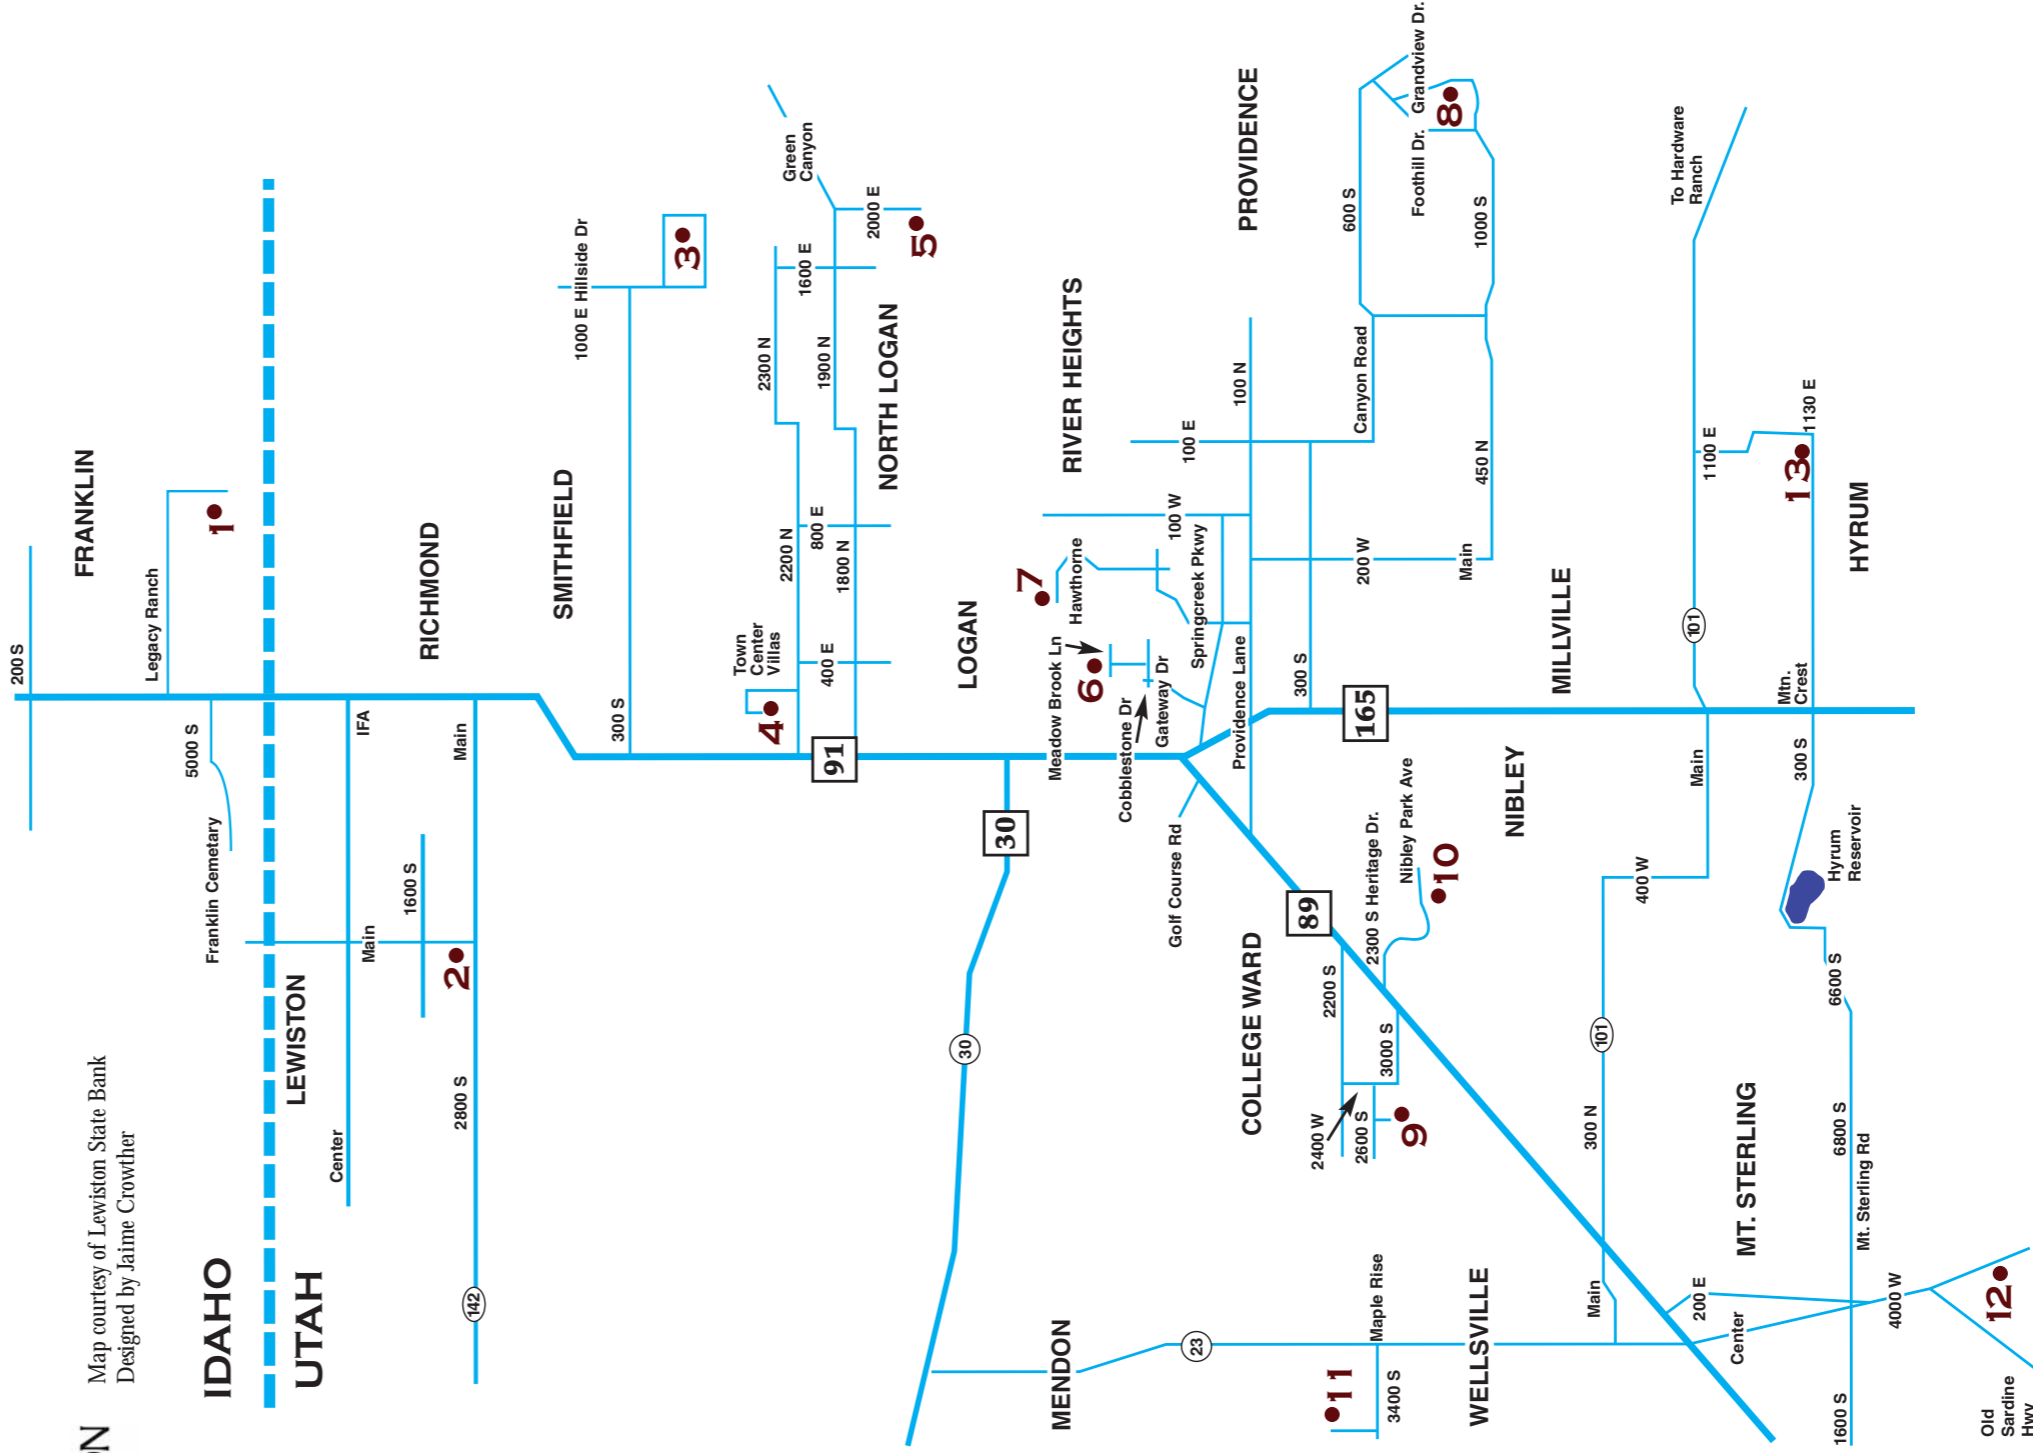

HOME 11
Timepiece Homes
McKendrie's Place
5572 West 3050 South
Wellsville, Utah
Located between Wellsville and Mendon
Look for "Maple Rise" sign at 3400 South

Map courtesy of Lewiston State Bank
Designed by Jaime Crowther