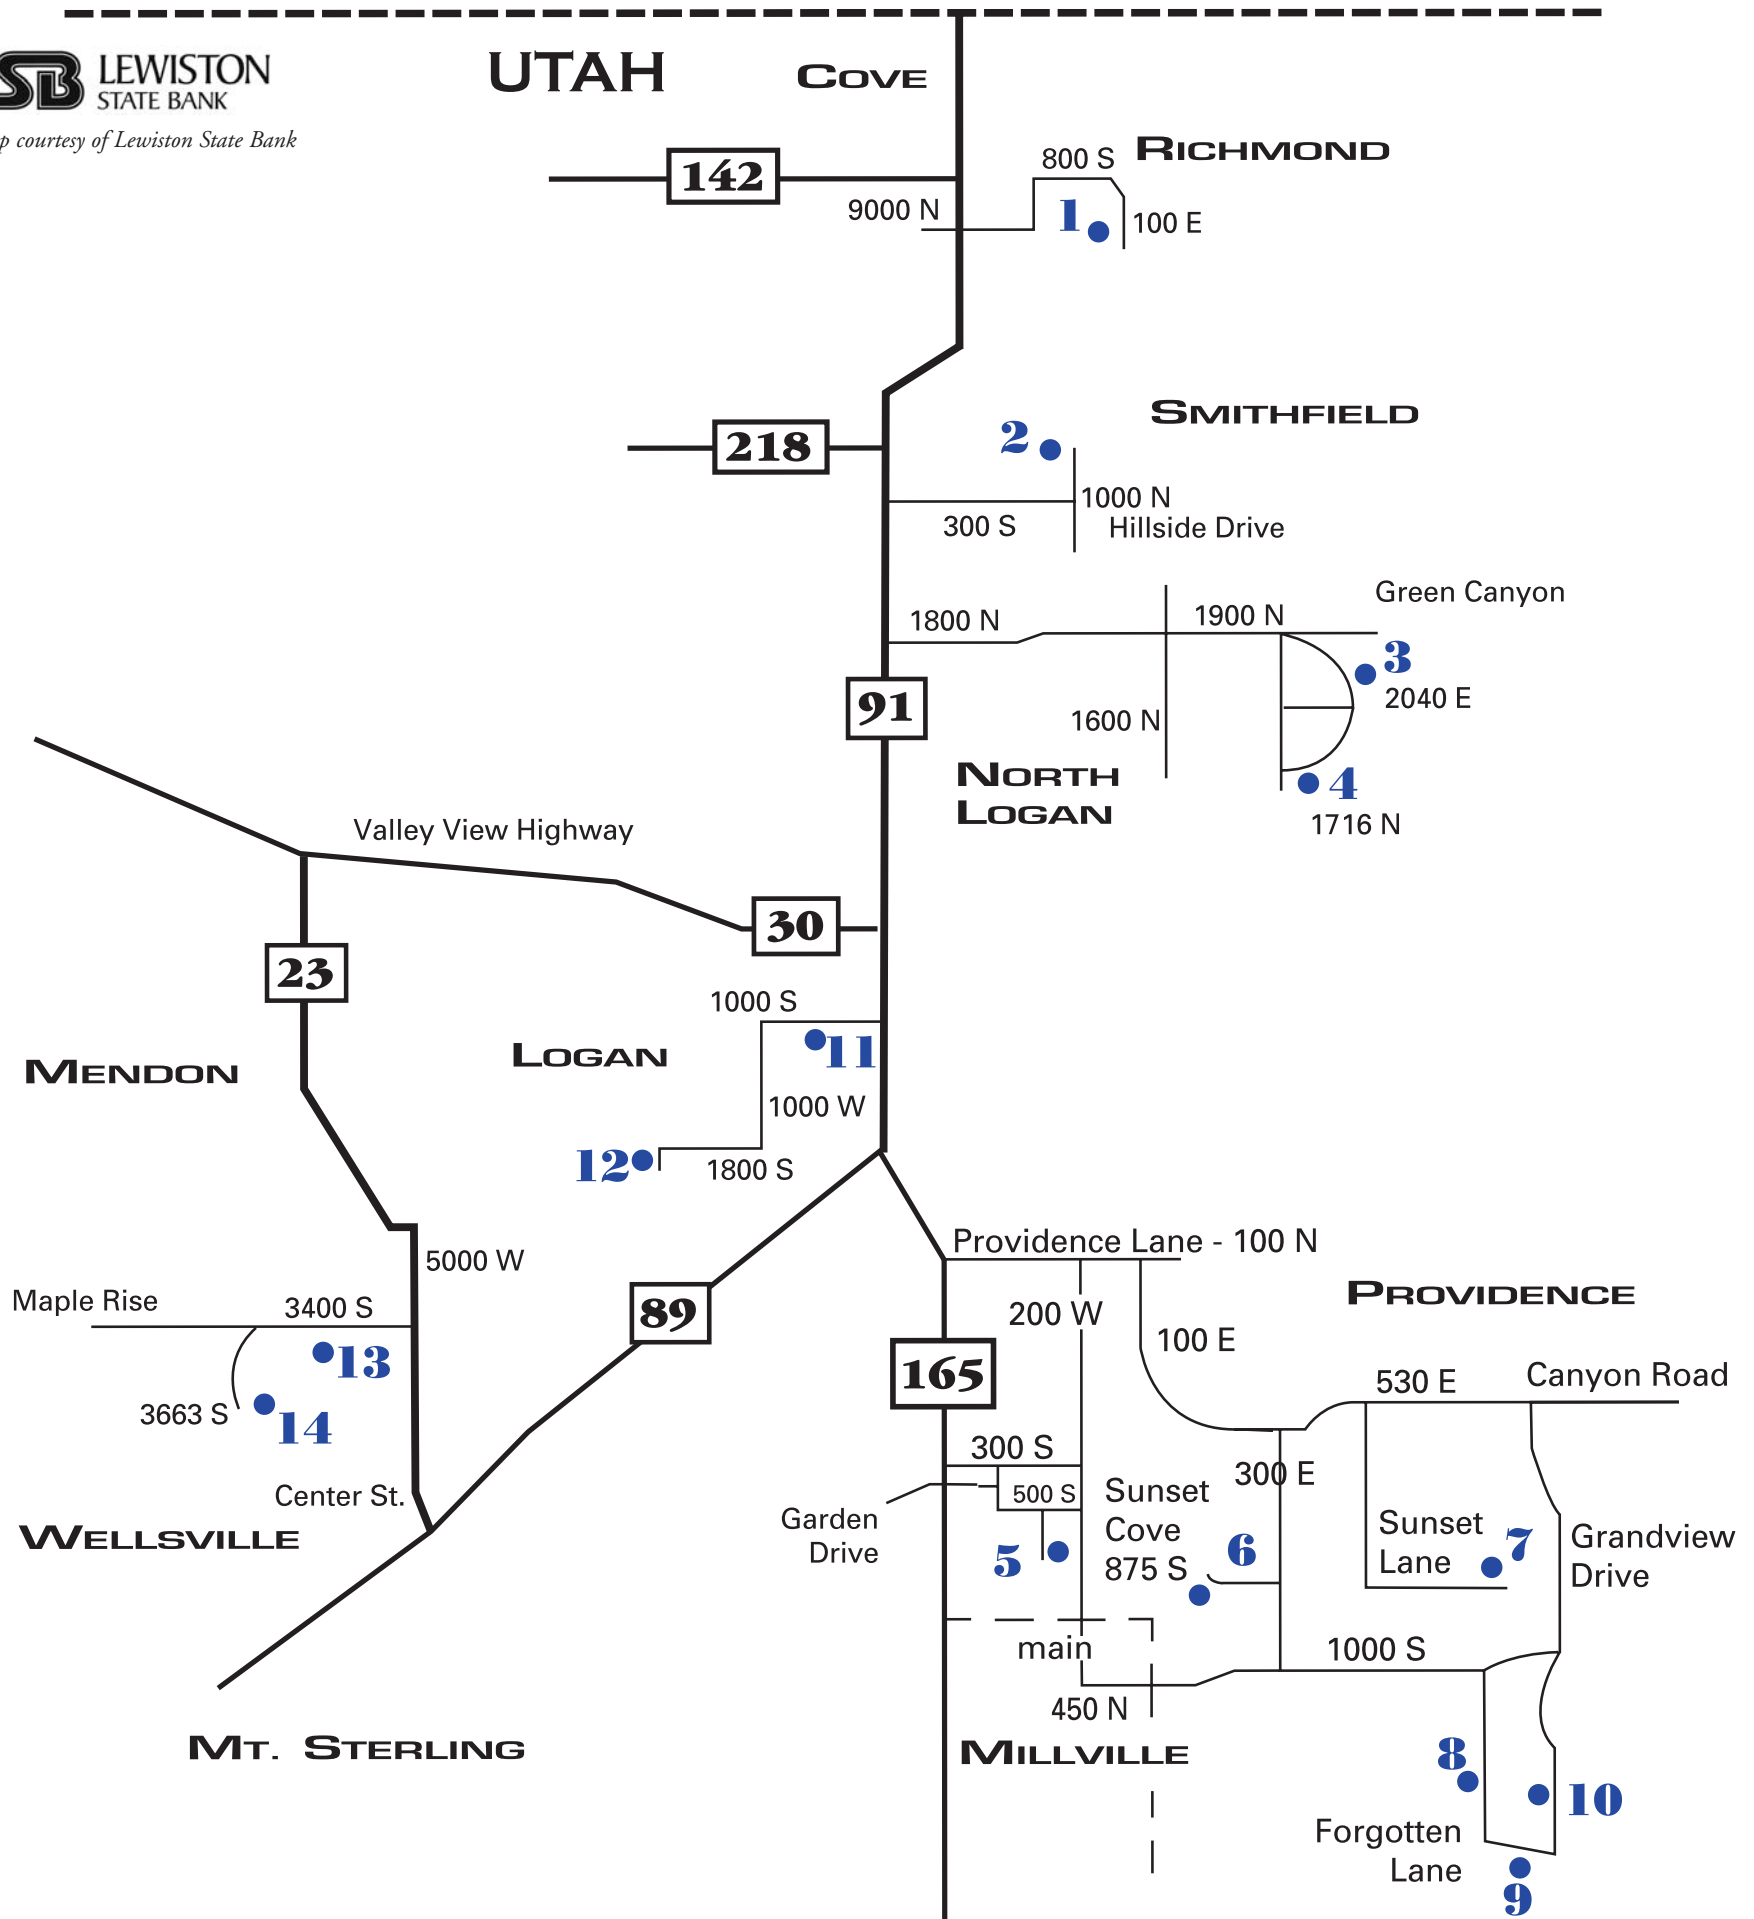

Cache Valley PARADE OF HOMES 2006

HOME 1

JEFF WOOD CONSTRUCTION, INC.
THE SANDSTONE
880 South 100 East
Richmond

HOME 2

RODEBUSH CONSTRUCTION, INC.
THE EASTWICK
165 North Hillside Drive
Smithfield

HOME 3

COMPASS POINT HOMES, INC.
THE DEWFIELD
2040 East Green Canyon View Loop (1890
North) North Logan

HOME 4

COMPASS POINT HOMES, INC.
THE EDGEWATER
1716 North Canyon View Way
(2000 East) North Logan

HOME 5

IMMACULATE CONSTRUCTION
MAPLE
558 South 330 West
Providence

HOME 6

B&J CUSTOM BUILDING, INC.
THE DELOY
238 East 875 South
Providence

HOME 10

MT. STERLING CONSTRUCTION, INC.
ASPEN VIEW
1135 South Grandview Drive
Providence

HOME 11

KARTCHNER HOMES
The Teton
1008 South 900 West
Logan

HOME 12

KARTCHNER HOMES
The Aspen
1383 West 1825 South
Logan

HOME 13

TIMEPIECE HOMES
The Kennidee
5094 West 3400 South
Wellsville

HOME 14

PULSIPHER CONSTRUCTION, INC.
3663 South 5200 West
Wellsville

Map courtesy of Lewiston State Bank

SPONSORS